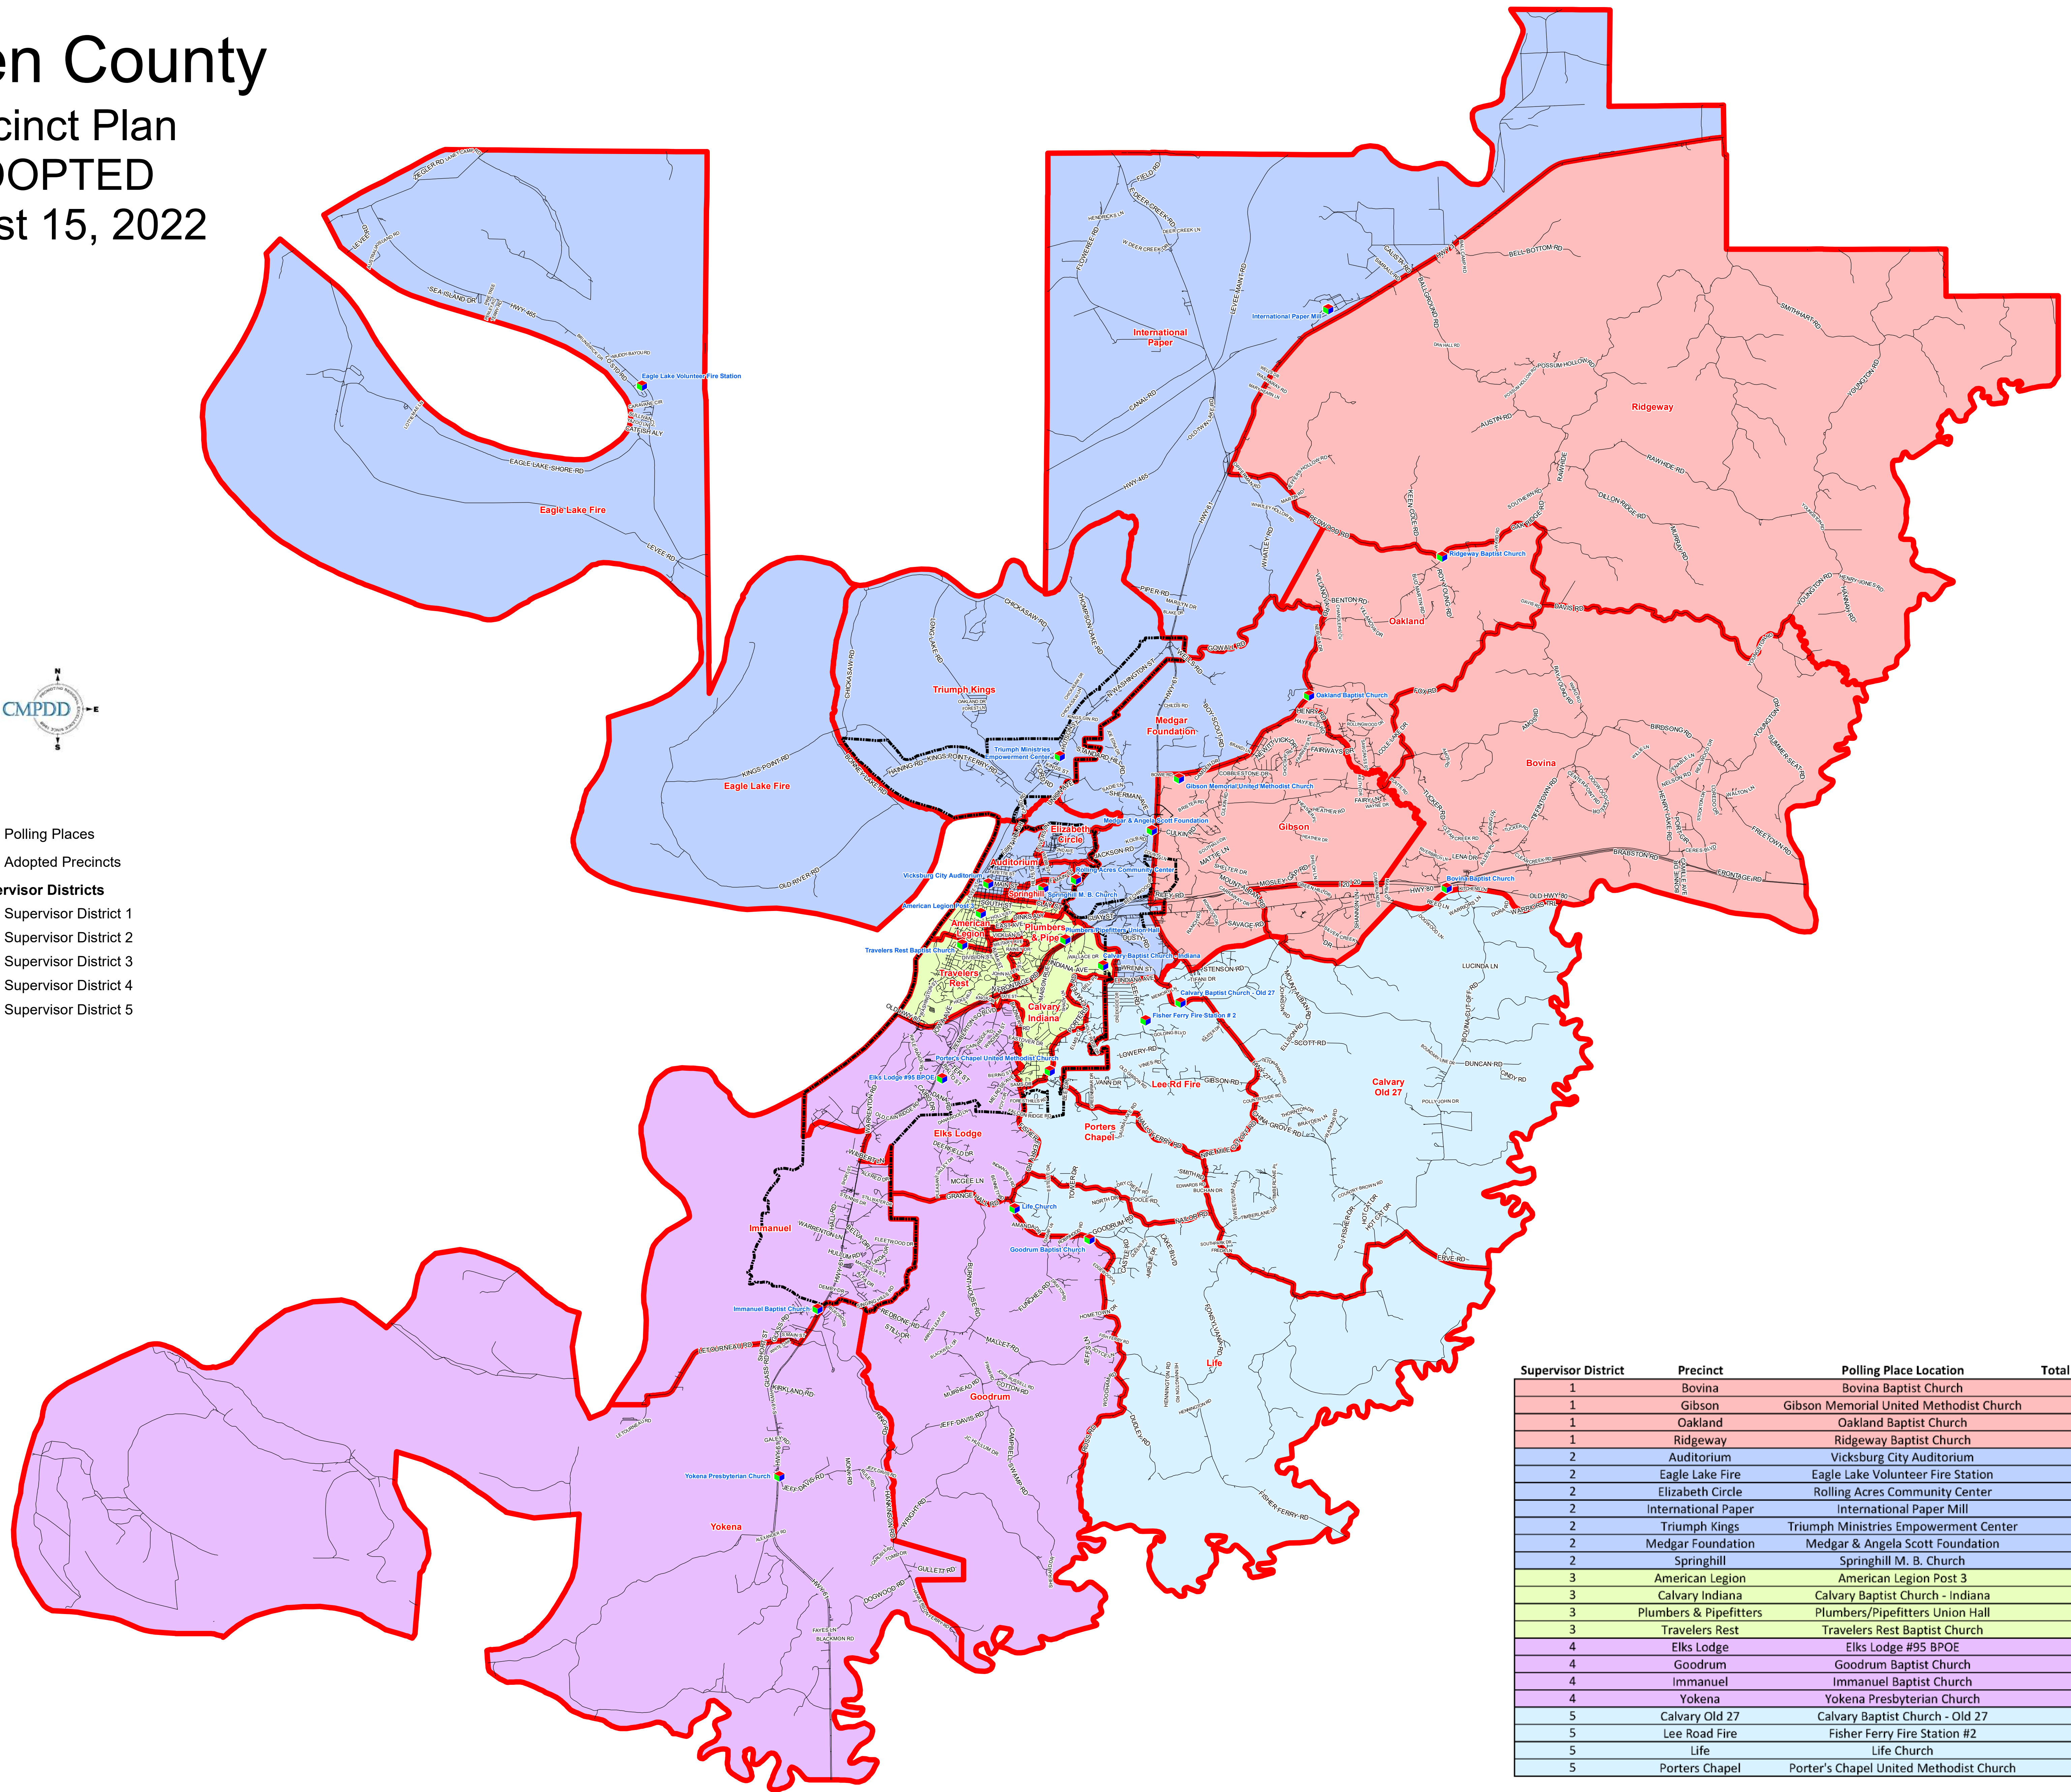

# Warren County

Precinct Plan

ADOPTED

August 15, 2022

- Polling Places
- Adopted Precincts
- Supervisor Districts**
- Supervisor District 1
- Supervisor District 2
- Supervisor District 3
- Supervisor District 4
- Supervisor District 5

Supervisor District	Precinct	Polling Place Location	Total Population	18+ Population
1	Bovina	Bovina Baptist Church	2,429	1,811
1	Gibson	Gibson Memorial United Methodist Church	4,600	3,529
1	Oakland	Oakland Baptist Church	1,390	1,091
1	Ridgeway	Ridgeway Baptist Church	671	530
2	Auditorium	Vicksburg City Auditorium	2,067	1,568
2	Eagle Lake Fire	Eagle Lake Volunteer Fire Station	412	354
2	Elizabeth Circle	Rolling Acres Community Center	811	645
2	International Paper	International Paper Mill	350	277
2	Triumph Kings	Triumph Ministries Empowerment Center	1,161	819
2	Medgar Foundation	Medgar & Angela Scott Foundation	2,427	1,782
2	Springhill	Springhill M. B. Church	1,298	894
3	American Legion	American Legion Post 3	2,778	2,067
3	Calvary Indiana	Calvary Baptist Church - Indiana	2,354	1,881
3	Plumbers & Pipefitters	Plumbers/Pipefitters Union Hall	1,016	809
3	Travelers Rest	Travelers Rest Baptist Church	2,939	2,275
4	Elks Lodge	Elks Lodge #95 BPOE	3,361	2,676
4	Goodrum	Goodrum Baptist Church	1,762	1,373
4	Immanuel	Immanuel Baptist Church	3,407	2,433
4	Yokena	Yokena Presbyterian Church	622	499
5	Calvary Old 27	Calvary Baptist Church - Old 27	2,451	1,906
5	Lee Road Fire	Fisher Ferry Fire Station #2	2,574	2,024
5	Life	Life Church	1,775	1,435
5	Porters Chapel	Porter's Chapel United Methodist Church	2,067	1,634